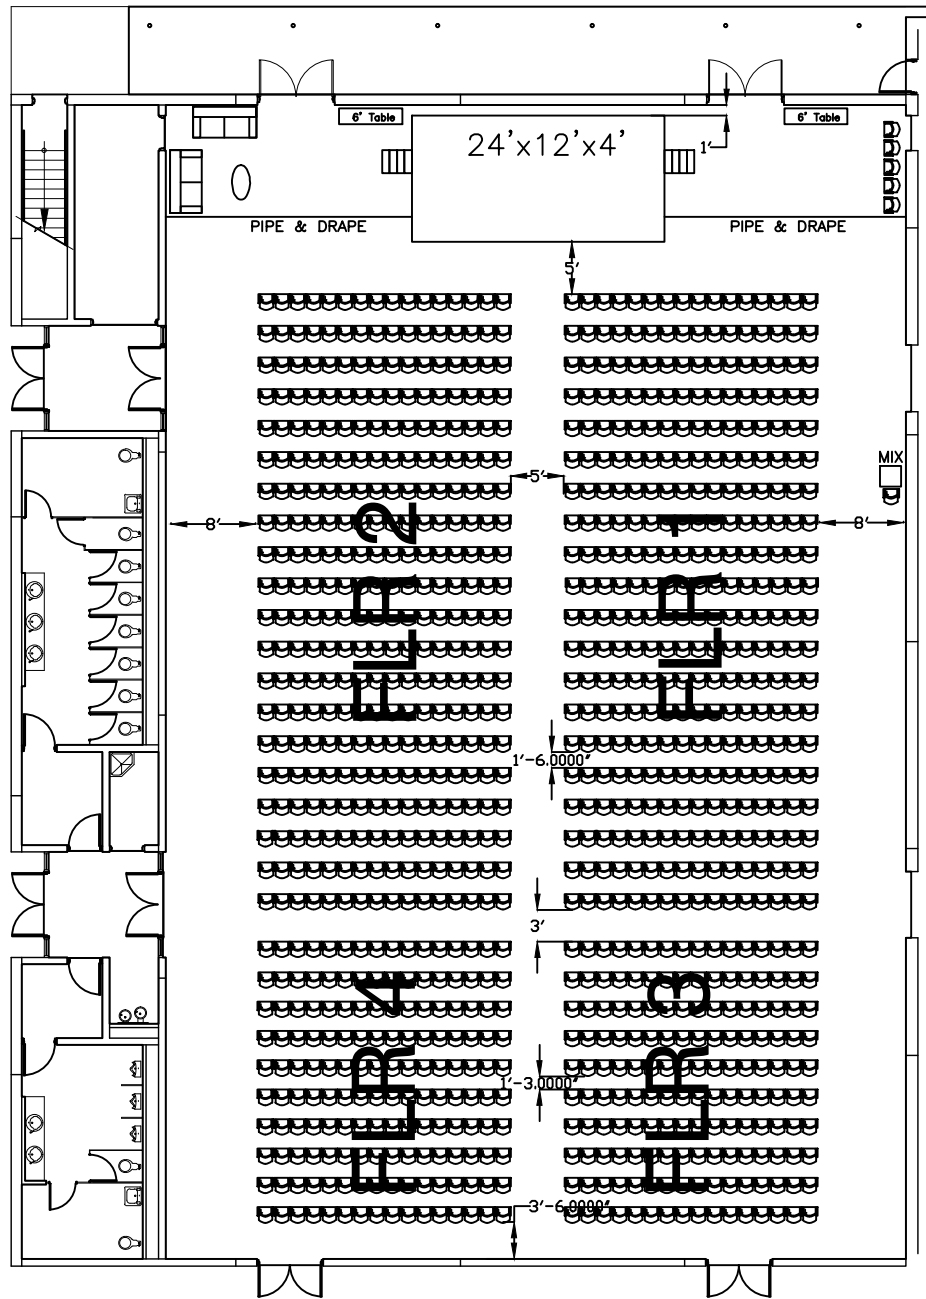

TO WATSCO
CENTER

General Notes

Watsco Center
Fieldhouse
Reserved Floor

Section Cap.

FLR 1	320
FLR 2	320
FLR 3	160
FLR 4	160

Totals

Floors	1&2	3&4	Total
	640	320	960

1/1/2019