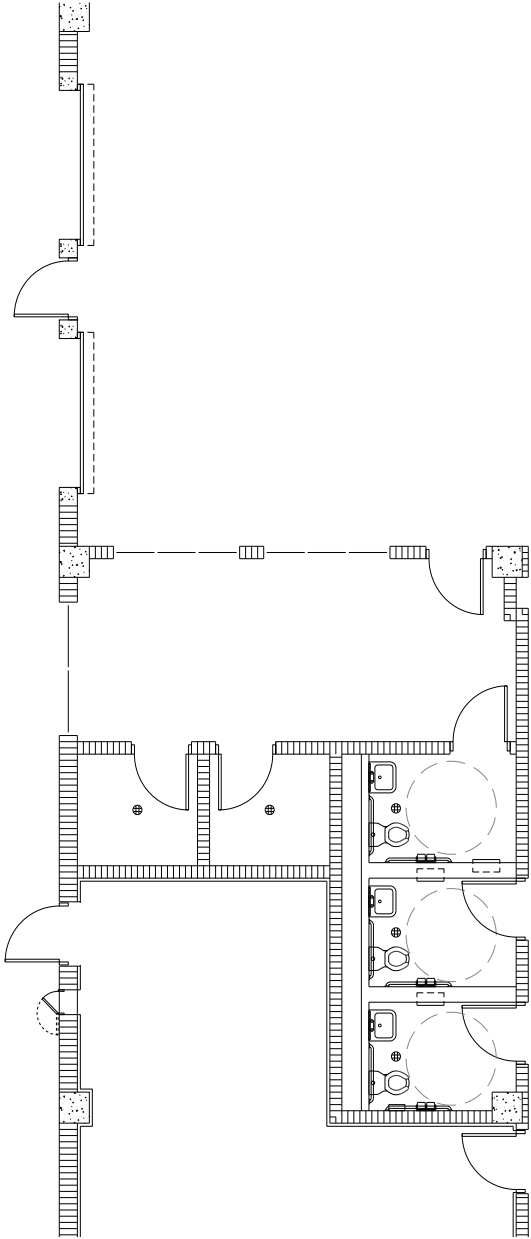

Watsco Center Media Room

I.
Media Work
Room
(454 sq Feet)

II.
Media
Interview Room
(446 sq Feet)