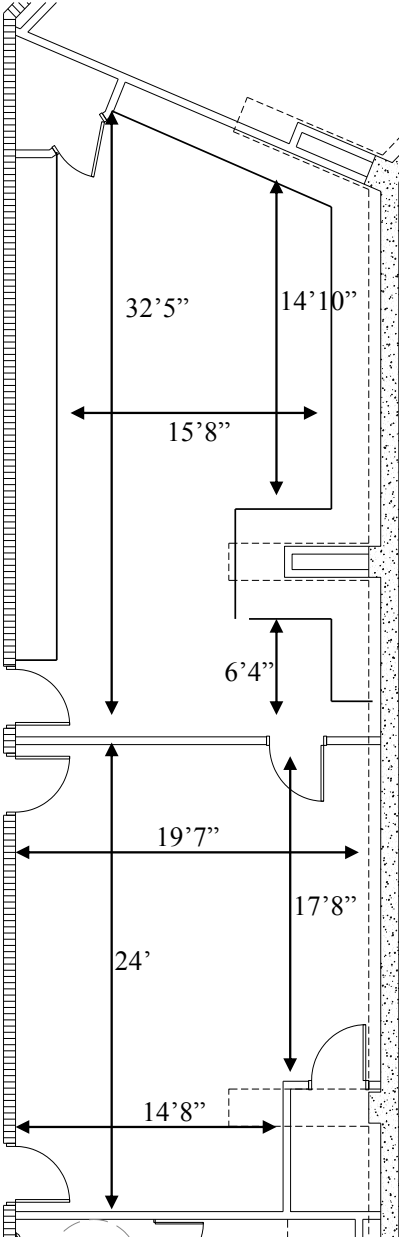

Watsco Center Media Room

I.
Media Work
Room
(454 sq Feet)

II.
Media
Interview Room
(446 sq Feet)